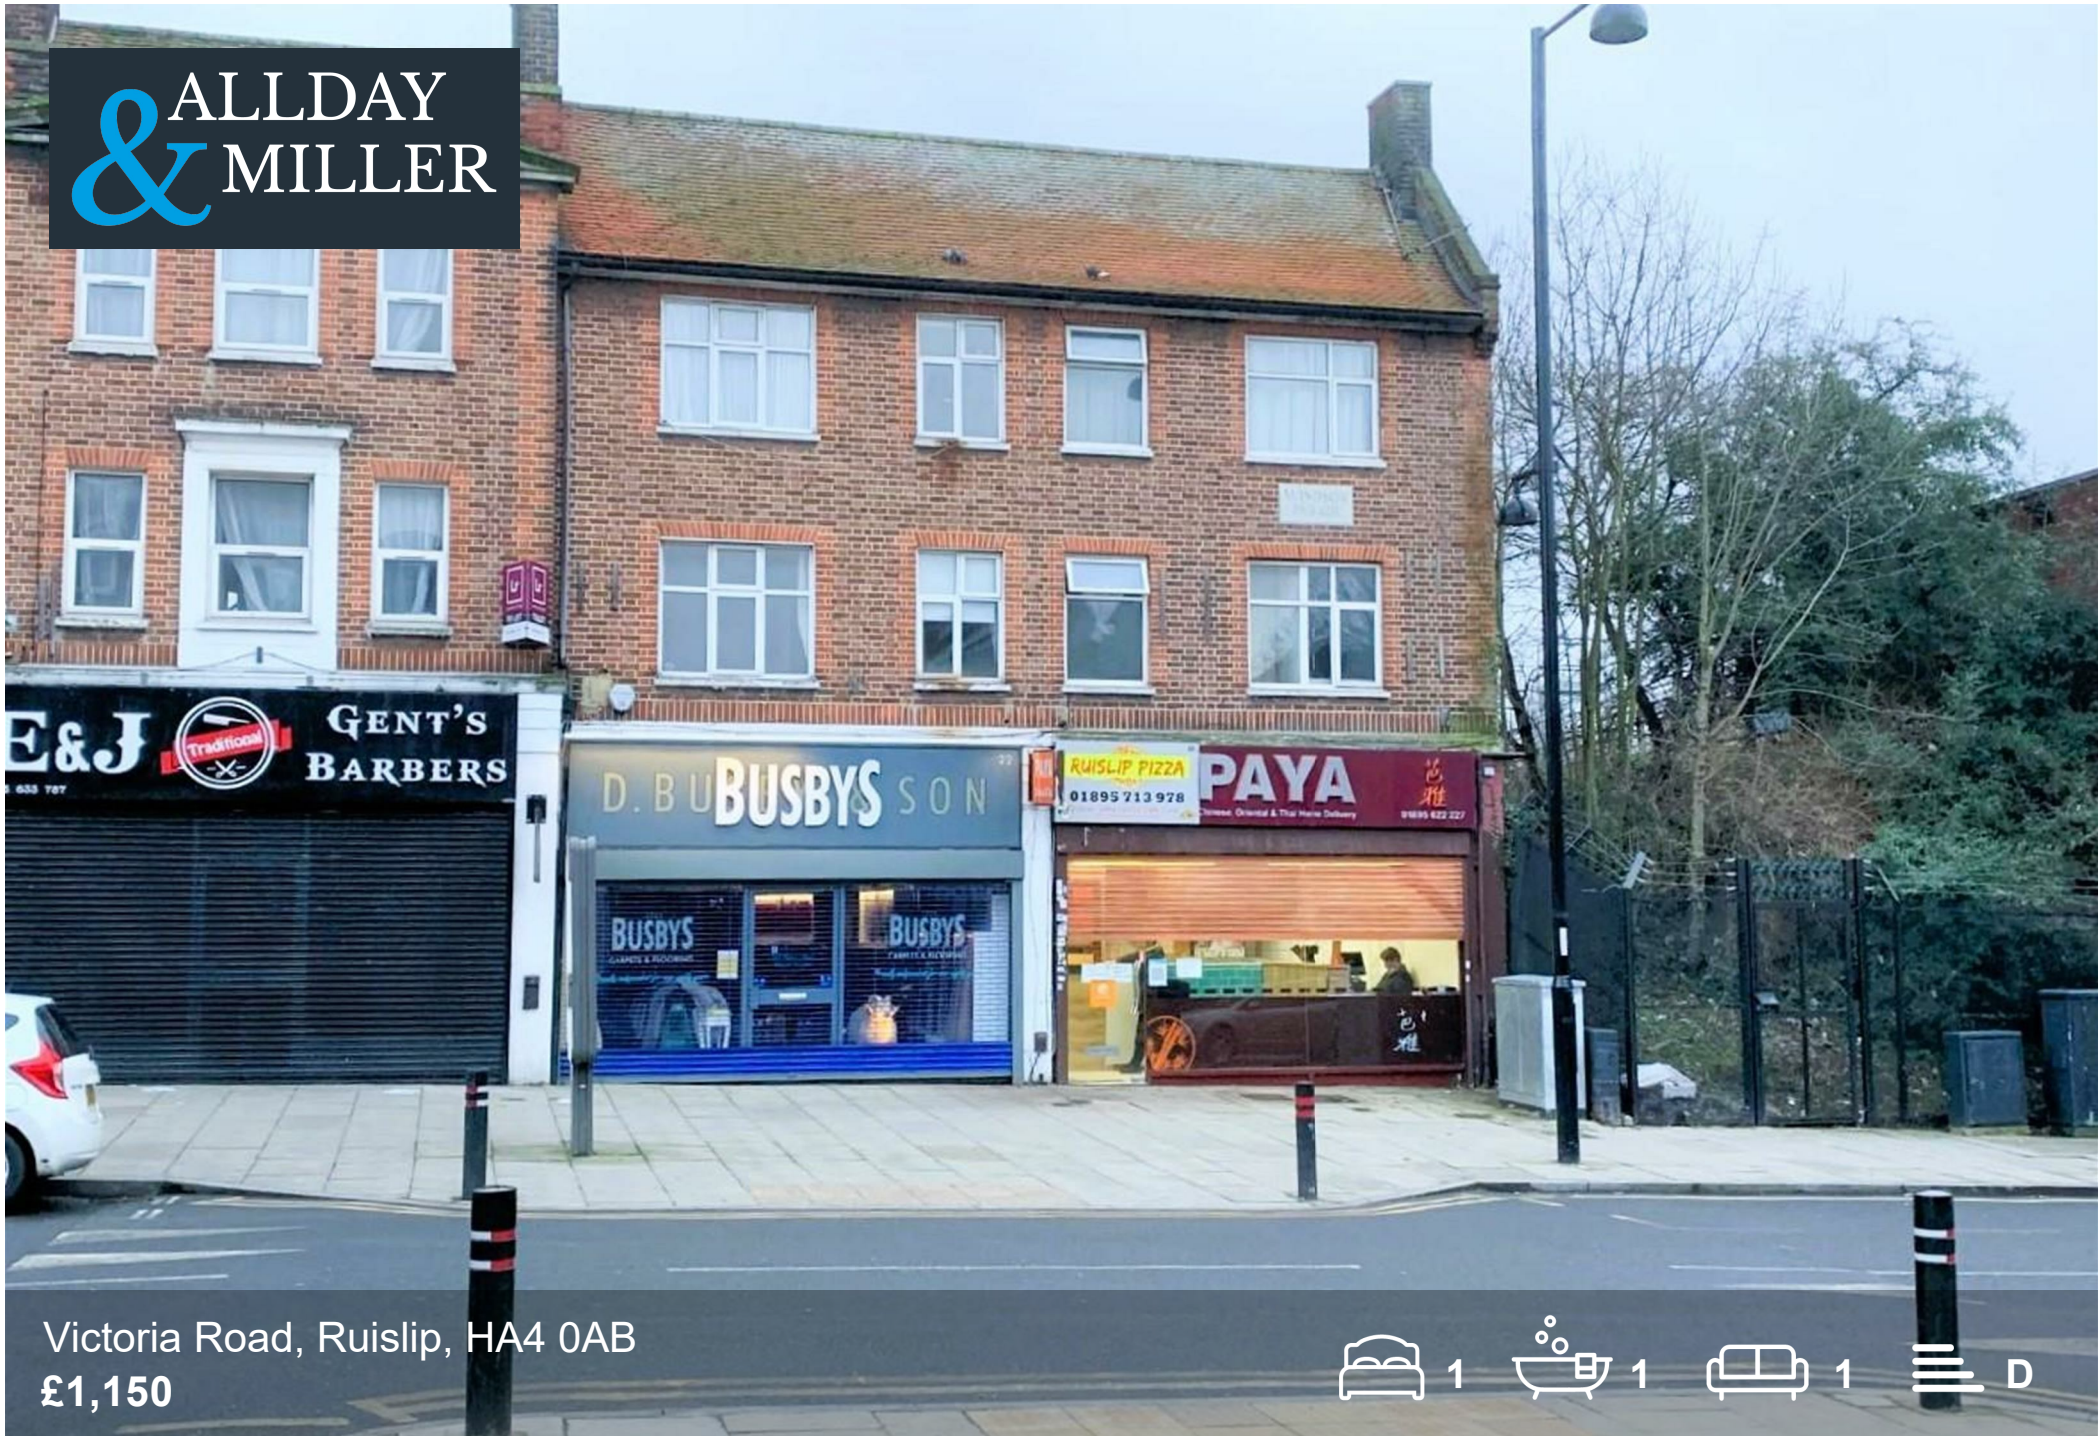

# ALLDAY & MILLER

Victoria Road, Ruislip, HA4 0AB  
£1,150

1 1 1 D

Victoria Road, Ruislip, HA4 0AB

**£1,150**

- One Bedroom Apartment
- Neutrally Decorated
- Strong Bus and Road Links
- Available Immediately
- Conveniently Located
- Opposite Ruislip Manor Underground Station
- Cafes, Restaurants and Supermarkets Close By

## Description

Compact and well-presented one-bedroom apartment situated above commercial premises on Victoria Road, in the heart of Ruislip Manor. Ideal for a single occupant or couple, this property offers a comfortable living space in an unbeatable location. Just moments from high street shops, cafés, and restaurants, and directly opposite Ruislip Manor Underground Station, it provides excellent transport links and access to all local amenities.

## Situation

20A Victoria Road is in the heart of Ruislip Manor, offering excellent convenience and transport links. Situated directly opposite Ruislip Manor Underground Station (Metropolitan and Piccadilly lines), it provides quick access to central London and surrounding areas. Victoria Road is a lively hub with cafés, restaurants, supermarkets, and independent shops right on the doorstep, making daily living easy and enjoyable. The area also offers nearby green spaces such as Ruislip Manor Park and Ruislip Woods for leisure and relaxation. With strong bus and road links, including the A40, it's ideal for commuters, professionals, or couples seeking a well-connected suburban location.